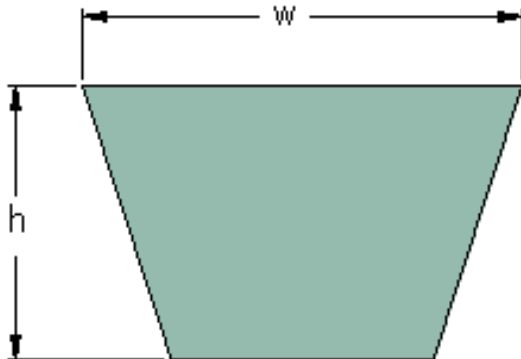

PHG 5L400XP

Belt marking	5L400XP
Outside length (mm)	1016
Outside length (in)	40
w = Width (mm)	17
Width (in)	0.67
h = Height (mm)	10
h = Height (in)	0.39