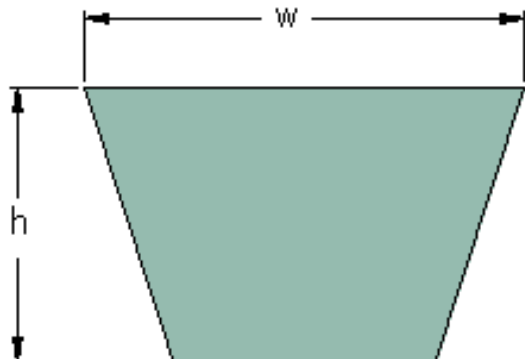

PHG 5L450XP

Belt marking	5L450XP
Outside length (mm)	1143
Outside length (in)	45
w = Width (mm)	17
Width (in)	0.67
h = Height (mm)	10
h = Height (in)	0.39