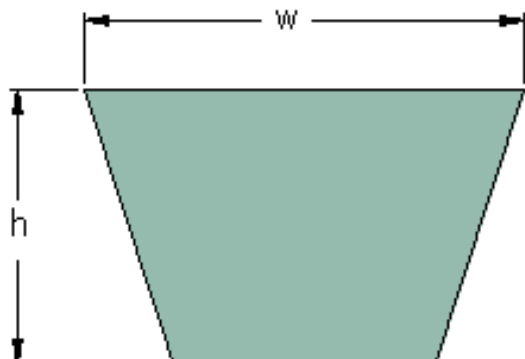

# PHG 5L520XP

Belt marking	5L520XP
Outside length (mm)	1321
Outside length (in)	52.01
w = Width (mm)	17
Width (in)	0.67
h = Height (mm)	10
h = Height (in)	0.39