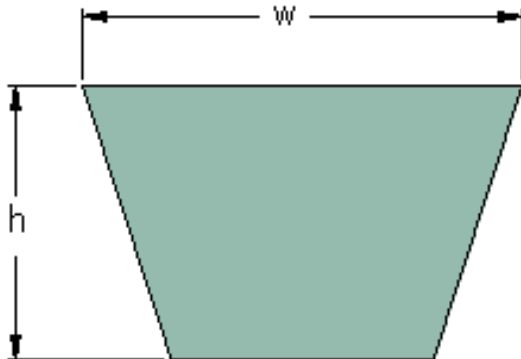

PHG 5L550XP

| | |
|---------------------|---------|
| Belt marking | 5L550XP |
| Outside length (mm) | 1397 |
| Outside length (in) | 55 |
| w = Width (mm) | 17 |
| Width (in) | 0.67 |
| h = Height (mm) | 10 |
| h = Height (in) | 0.39 |