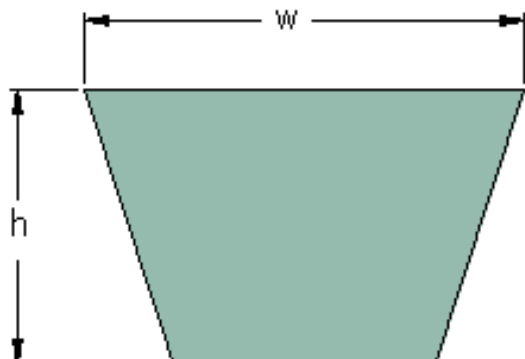

# PHG 5L570XP

Belt marking	5L570XP
Outside length (mm)	1448
Outside length (in)	57.01
w = Width (mm)	17
Width (in)	0.67
h = Height (mm)	10
h = Height (in)	0.39