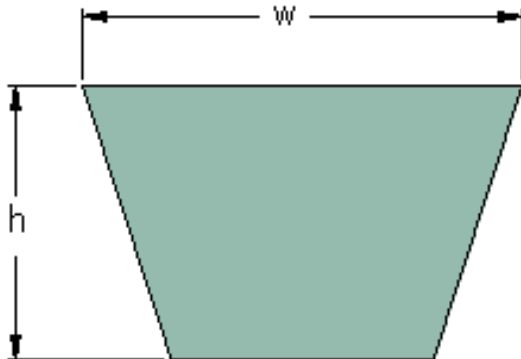

PHG 5L620XP

Belt marking	5L620XP
Outside length (mm)	1575
Outside length (in)	62.01
w = Width (mm)	17
Width (in)	0.67
h = Height (mm)	10
h = Height (in)	0.39