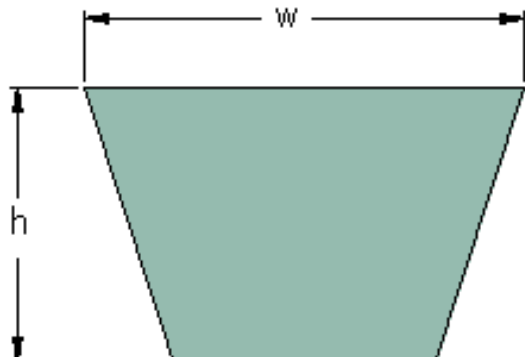

PHG 5L630XP

Belt marking	5L630XP
Outside length (mm)	1600
Outside length (in)	62.99
w = Width (mm)	17
Width (in)	0.67
h = Height (mm)	10
h = Height (in)	0.39