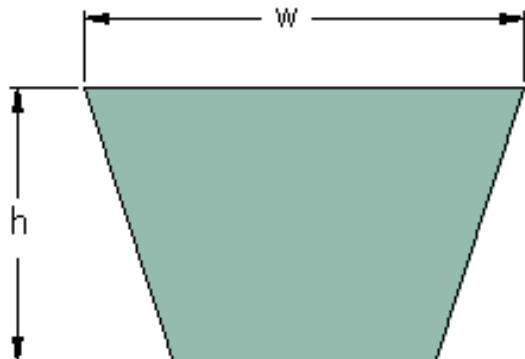

PHG 5L640XP

Belt marking	5L640XP
Outside length (mm)	1626
Outside length (in)	64.02
w = Width (mm)	17
Width (in)	0.67
h = Height (mm)	10
h = Height (in)	0.39