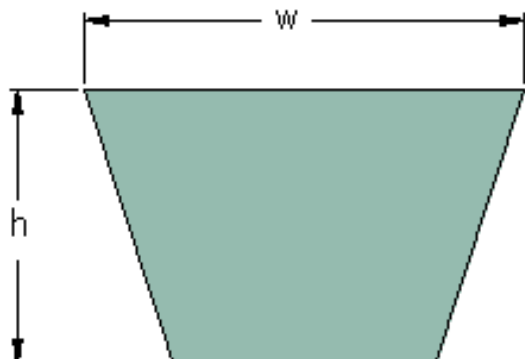

PHG 5L660XP

Belt marking	5L660XP
Outside length (mm)	1676
Outside length (in)	65.98
w = Width (mm)	17
Width (in)	0.67
h = Height (mm)	10
h = Height (in)	0.39