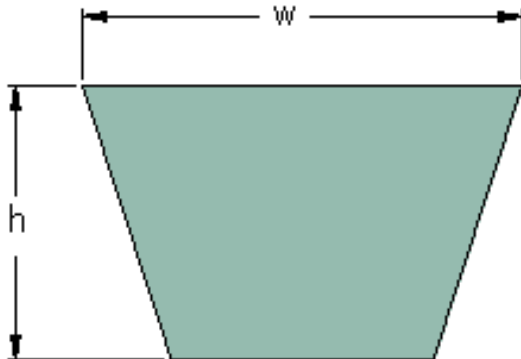

PHG 5L670XP

Belt marking	5L670XP
Outside length (mm)	1702
Outside length (in)	67.01
w = Width (mm)	17
Width (in)	0.67
h = Height (mm)	10
h = Height (in)	0.39