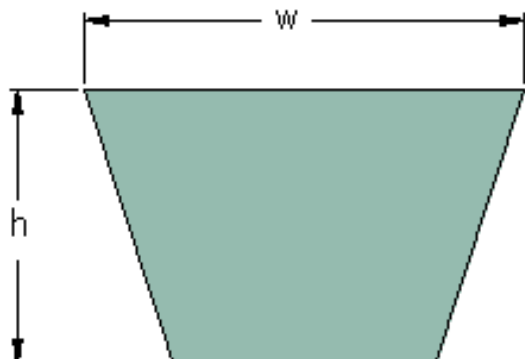

PHG 5L860XP

Belt marking	5L860XP
Outside length (mm)	2184
Outside length (in)	85.98
w = Width (mm)	17
Width (in)	0.67
h = Height (mm)	10
h = Height (in)	0.39