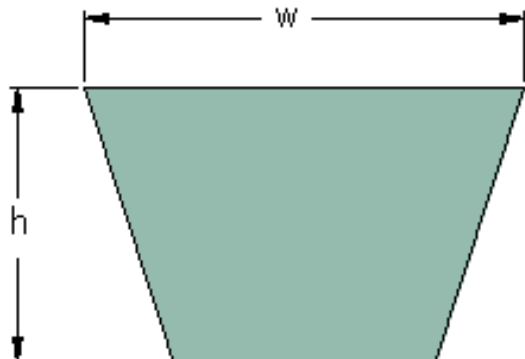

PHG 5L940XP

Belt marking	5L940XP
Outside length (mm)	2388
Outside length (in)	94.02
w = Width (mm)	17
Width (in)	0.67
h = Height (mm)	10
h = Height (in)	0.39