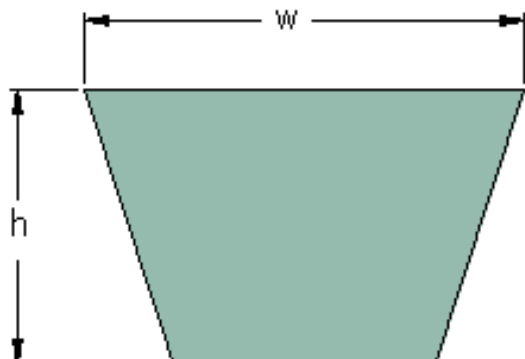

PHG 5L980XP

Belt marking	5L980XP
Outside length (mm)	2489
Outside length (in)	97.99
w = Width (mm)	17
Width (in)	0.67
h = Height (mm)	10
h = Height (in)	0.39