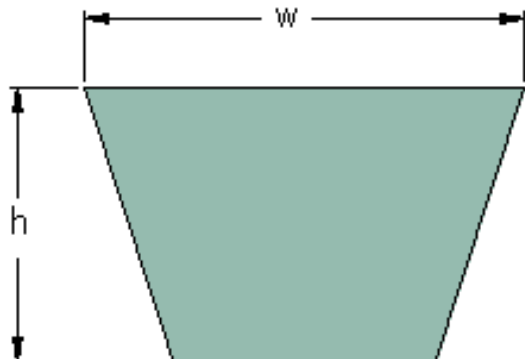

PHG 5L1040XP

| | |
|---------------------|----------|
| Belt marking | 5L1040XP |
| Outside length (mm) | 2642 |
| Outside length (in) | 104.02 |
| w = Width (mm) | 17 |
| Width (in) | 0.67 |
| h = Height (mm) | 10 |
| h = Height (in) | 0.39 |