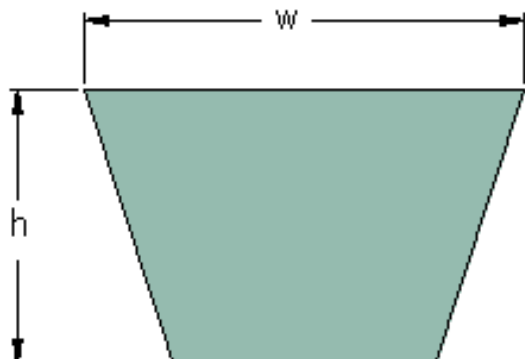

# PHG 5L1120XP

Belt marking	5L1120XP
Outside length (mm)	2845
Outside length (in)	112.01
w = Width (mm)	17
Width (in)	0.67
h = Height (mm)	10
h = Height (in)	0.39