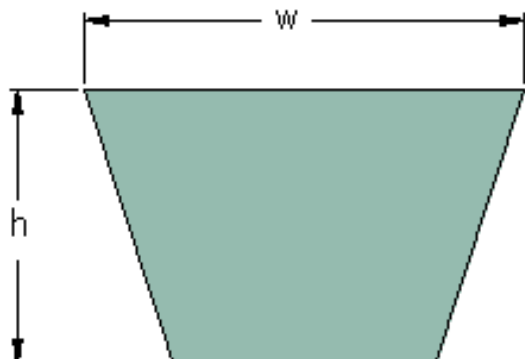

PHG 5L1220XP

Belt marking	5L1220XP
Outside length (mm)	3099
Outside length (in)	122.01
w = Width (mm)	17
Width (in)	0.67
h = Height (mm)	10
h = Height (in)	0.39