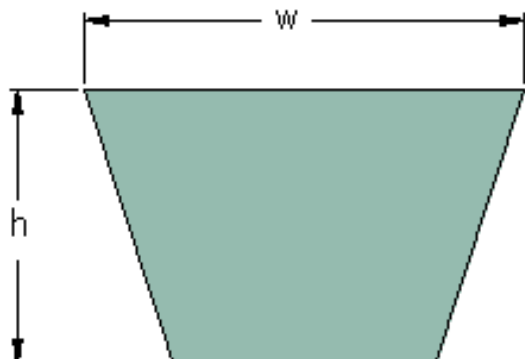

# PHG 5L1260XP

Belt marking	5L1260XP
Outside length (mm)	3200
Outside length (in)	125.98
w = Width (mm)	17
Width (in)	0.67
h = Height (mm)	10
h = Height (in)	0.39