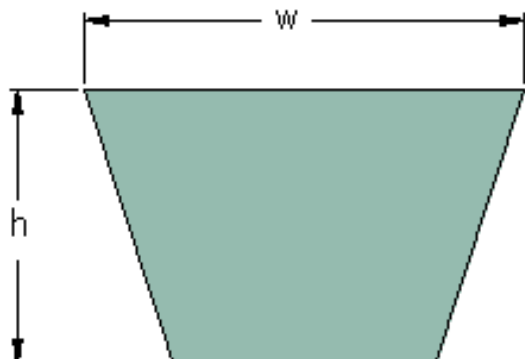

PHG 5L1400XP

Belt marking	5L1400XP
Outside length (mm)	3556
Outside length (in)	140
w = Width (mm)	17
Width (in)	0.67
h = Height (mm)	10
h = Height (in)	0.39