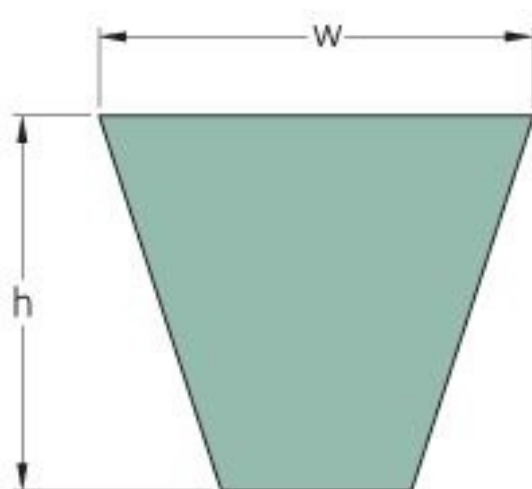

PHG 5VX580

Belt marking	5VX580
No. of ribs	1
Outside length (mm)	1473
Outside length (in)	57.99
Effective length (in)	58
w = Width (mm)	15
Width (in)	0.59
h = Height (mm)	13
h = Height (in)	0.51