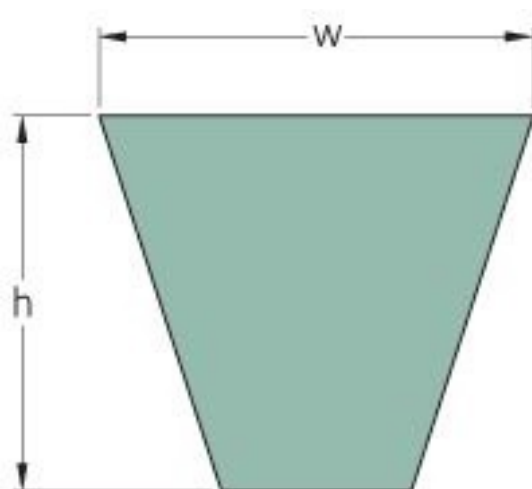

PHG 3VX340

Belt marking	3VX340
No. of ribs	1
Outside length (mm)	864
Outside length (in)	34.02
Effective length (in)	34
w = Width (mm)	9
Width (in)	0.35
h = Height (mm)	8
h = Height (in)	0.31