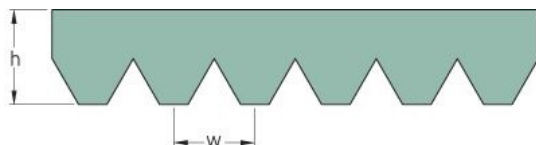

PHG VSM-4PK0940

No. of ribs	4
Effective length (mm)	940
Effective length (in)	37
h = Height (mm)	4.6
Width (mm)	14.24
w = Distance between teeth (mm)	3.56