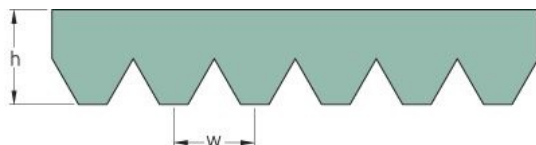

# PHG VSM-4PK1130

No. of ribs	4
Effective length (mm)	1130
Effective length (in)	44.5
h = Height (mm)	4.6
Width (mm)	14.24
w = Distance between teeth (mm)	3.56