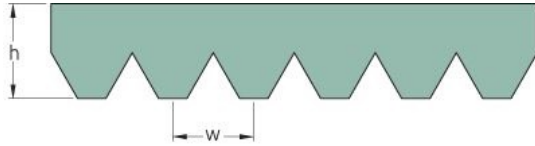

PHG VSM-6PK0825

No. of ribs	6
Effective length (mm)	825
Effective length (in)	32.5
h = Height (mm)	4.6
Width (mm)	21.36
w = Distance between teeth (mm)	3.56