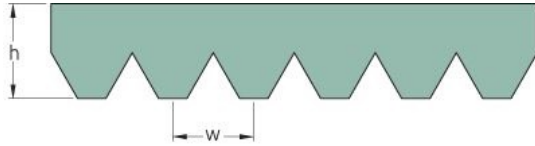

PHG VSM-6PK1040

No. of ribs	6
Effective length (mm)	1040
Effective length (in)	40.9
h = Height (mm)	4.6
Width (mm)	21.36
w = Distance between teeth (mm)	3.56