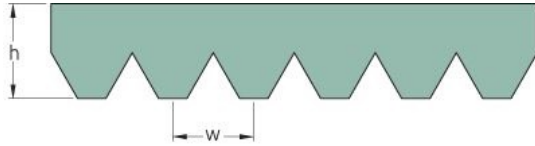

PHG VSM-6PK1750

No. of ribs	6
Effective length (mm)	1750
Effective length (in)	68.9
h = Height (mm)	4.6
Width (mm)	21.36
w = Distance between teeth (mm)	3.56