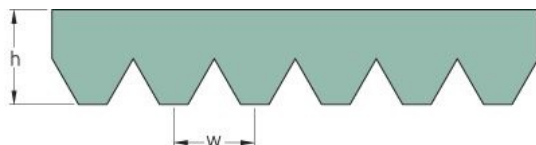

# PHG VSM-7PK1270

No. of ribs	7
Effective length (mm)	1270
Effective length (in)	50
h = Height (mm)	4.6
Width (mm)	24.92
w = Distance between teeth (mm)	3.56