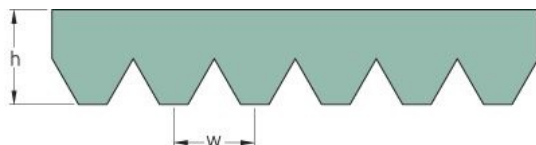

PHG VSM-8PK1537

No. of ribs	8
Effective length (mm)	1537
Effective length (in)	60.5
h = Height (mm)	4.6
Width (mm)	28.48
w = Distance between teeth (mm)	3.56