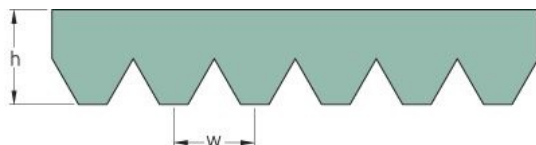

# PHG VSM-8PK1565

No. of ribs	8
Effective length (mm)	1565
Effective length (in)	61.6
h = Height (mm)	4.6
Width (mm)	28.48
w = Distance between teeth (mm)	3.56