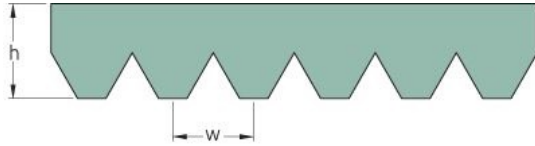

PHG VSM-8PK1805

No. of ribs	8
Effective length (mm)	1805
Effective length (in)	71.1
h = Height (mm)	4.6
Width (mm)	28.48
w = Distance between teeth (mm)	3.56