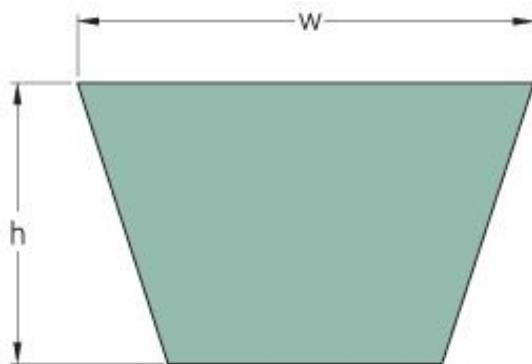

PHG 10A0785C

| | |
|--------------------|----------|
| Belt marking | 10A0785C |
| Pitch length (in) | 30.9 |
| Pitch length (mm) | 785 |
| Inside length (in) | 29.6 |
| Inside length (mm) | 752 |
| Width (mm) | 10 |
| h = Height (mm) | 7.5 |